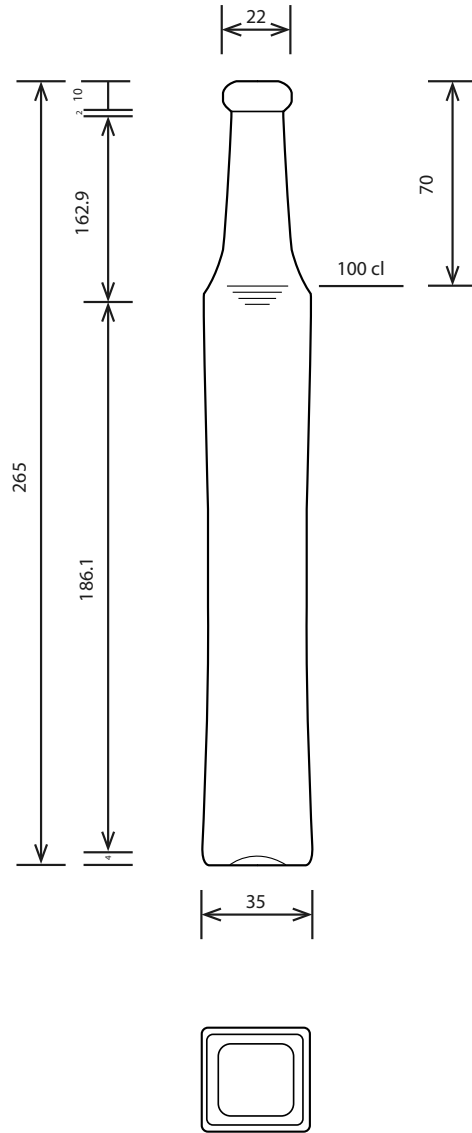

18

24

HS FRENCH FLINT

THE GLASS CONTAINER SPECIALISTS

100ML ESMERALDA GLASS OIL BOTTLE

Product code	ESM100
Finish	Anello
Capacity	100ml
Brim-full capacity	110ml